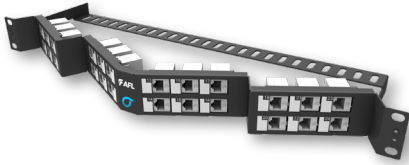

Patch Panel 24 Port 1RU

Patch Panel 24 Port Angled 1RU

Patch Panel 24 Port Staggered 1RU

Patch Panel 48 Port 1RU

Cable Tray with Labelling 1RU – Front Mount

Pre-Terminated Cable Assembly

## VELOCITY™ Patch Panels

AFL's VELOCITY™ cabling solutions deliver outstanding system performance, far surpassing the requirements of local and international standards. Designed to provide the ultimate in throughput, the VELOCITY™ solution provides the best link and channel performance available and the ultimate in long-term cabling plant value. AFL's VELOCITY™ cabling systems integrate seamlessly with our INFINITY™ fibre cabling solutions making AFL your one stop communications specialist.

### Ordering Information

PART NUMBER	DESCRIPTION	SALES UNIT
<b>Category 6<sub>A</sub></b>		
VEL-1RU-24C6AU	Patch Panel Category 6A UTP 24 Port Staggered 1RU	Kit
VEL-1RU-24C6AS	Patch Panel Category 6A Shielded 24 Port 1RU	Kit
VEL-1RU-48C6AS	Patch Panel Category 6A Shielded 48 Port 1RU	Kit
VEL-1RU-24C6AS-A	Patch Panel Category 6A Shielded 24 Port Angled 1RU	Kit
<b>Category 6</b>		
VEL-1RU-24C6U	Patch Panel Category 6 UTP 24 Port 1RU	Kit
VEL-1RU-48C6U	Patch Panel Category 6 UTP 48 Port 1RU	Kit
VEL-1RU-24C6U-A	Patch Panel Category 6 UTP 24 Port Angled 1RU	Kit
AFC12/6-UTPWM	Patch Panel Category 6 UTP 12 Port Wall Mount	Kit
<b>Unloaded</b>		
VEL-1RU-24UL	Patch Panel 24 Port 1RU – Unloaded	Each
VEL-1RU-48UL	Patch Panel 48 Port 1RU – Unloaded	Each
VEL-1RU-24UL-A	Patch Panel 24 Port Angled 1RU – Unloaded	Each
<b>Labelling and Cable Management</b>		
VEL-1RU-CTRAY	Cable Tray with Labelling 1RU – Front Mount	Each