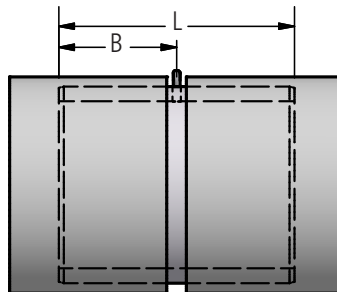

DOSSERT[®] TYPE WS-AA, WS-E-AA

Aluminum Welded Coupler

A shorter version of the Type WWC coupler, also made to special lengths.

Material

Aluminum Tubing

Notes

- To order special lengths, add desired (L) dimension to the catalog number.
Example: WS500-15-AA for 15 inch coupler.

230 kV Aluminum Welded Couplers

Ordering Information

CATALOG NUMBER		NOMINAL PIPE SIZE	DIMENSIONS IN INCHES	
SCH 40	SCH 80		B	L
WS100-AA	WS100E-AA	1	1-3/4	3-1/2
WS125-AA	WS125E-AA	1-1/4	2	4
WS150-AA	WS150E-AA	1-1/2	2	4
WS200-AA	WS200E-AA	2	2	4
WS250-AA	WS250E-AA	2-1/2	3	6
WS300-AA	WS300E-AA	3	3	6
WS350-AA	WS350E-AA	3-1/2	3	6
WS400-AA	WS400E-AA	4	3	6
WS450-AA	WS450E-AA	4-1/2	3	6
WS500-AA	WS500E-AA	5	3	6
WS600-AA	WS600E-AA	6	3	6
WS800-AA	WS800E-AA	8	3	6
WS1000-AA	WS1000E-AA	10	3	6