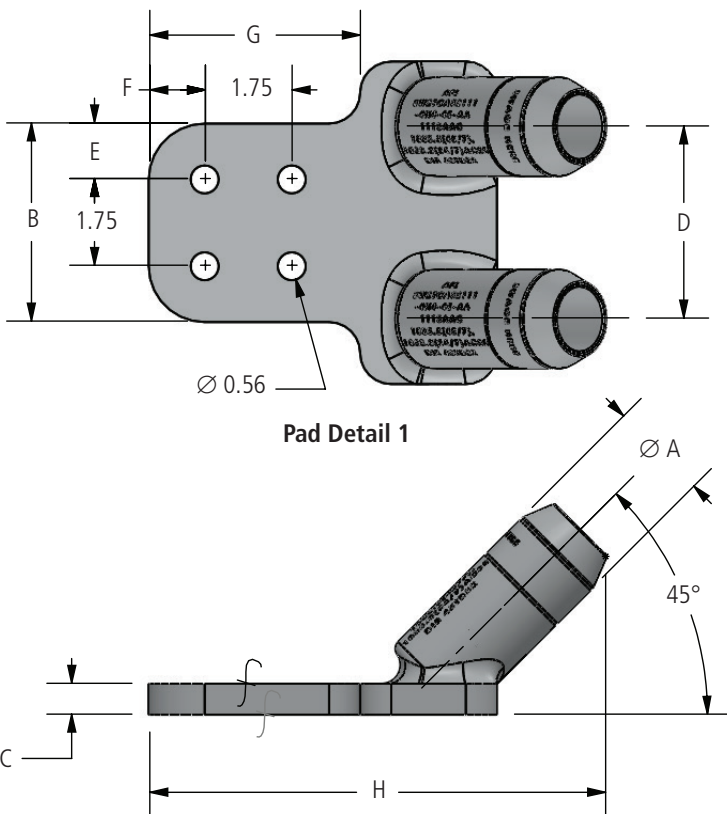

TYPE SW2CTA-45-AA Swage Two Cable 45-Degree Terminal

A swage type two cable angled terminals on a nema pad.

Material

Aluminum Alloy

Notes

- Prefilled with AFL Filler Compound (AFC) and capped.
- For Electro Tin plate add "-SN" to AFL No.
  EX: SW2CTA2026-4N-45-AA-SN
- For 5 inch, 8 inch or 18 inch cable spacing add "-XX" to AFL No.
  EX: SW2CTA2026-18-4N-45-AA

f—Machine Finish

continued
→