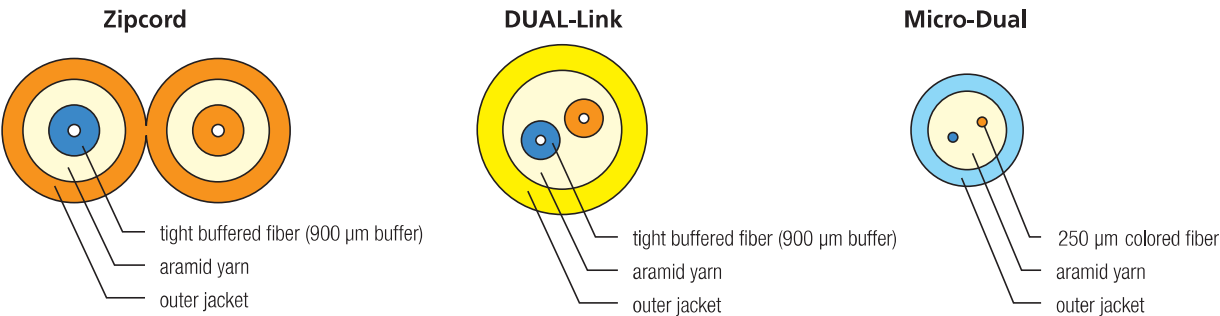

Cable Components

Fiber Specifications

Core Size/Fiber Type	ISO/IEC	Maximum Attenuation (dB/km)			Overfill Launch Min. Bandwidth (MHz•km)		EMB_c (MHz•km)	Gigabit Ethernet max. Link Distance (meters)		10 Gigabit Ethernet max. Link Distance (meters)	
		850 nm	1300 nm	1550 nm	850 nm	1300 nm		850 nm	1300 nm	850 nm	1300 nm
(6) 62.5 Giga-Link™ 300	OM1	3.5	1.2	N/A	200	600	N/A	300	550	32	—
(5) 50 Giga-Link™ 600	OM2	3.5	1.5	N/A	500	500	N/A	600	600	82	—
(L) 50 Laser-Link 300	OM3	3.0	1.2	N/A	1,500	500	2,000	1,000	550	300	—
(C) 50 Laser-Link 550	OM4	3.0	1.2	N/A	3,500	500	4,700	1,040	550	550	—
(W) AFL Wideband Multimode	OM5	3.0	1.2	N/A	3,500	500	4,700	1,040	550	550	—
(9) Single-mode (ITU G.652.D/G.657.A1)	OS2	N/A	0.5	0.5	N/A	N/A	N/A	N/A	5,000	N/A	10,000

continued
→