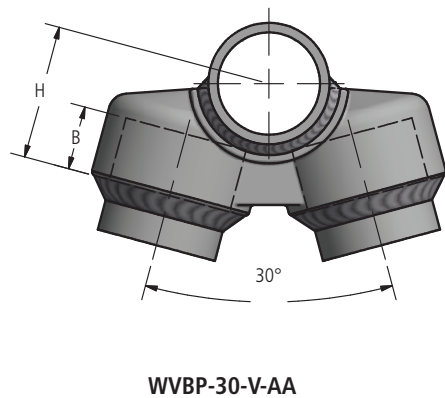

AFL's Dossert® product line offers a wide range of substation accessories in low voltage up to 765 kV applications in bronze or aluminum materials.

continued
→