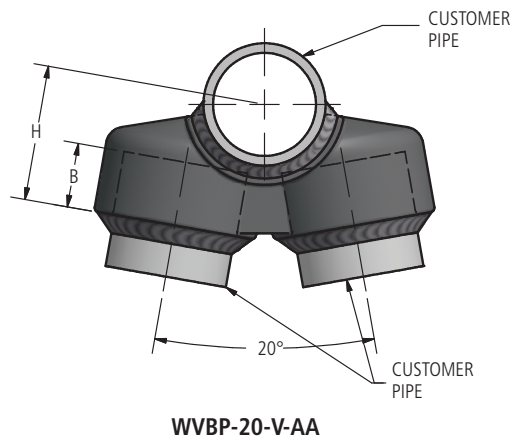

AFL's Dossert® product line offers a wide range of substation accessories in low voltage up to 765 kV applications in bronze or aluminum materials.

continued
→