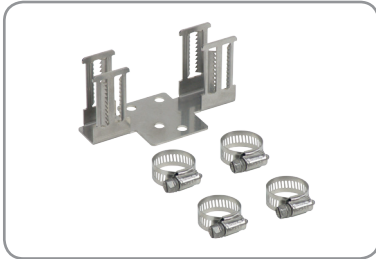

DESCRIPTION	AFL NO.
Cable Ground Kit (Clamp-On Type) 5 per Kit - Fits All Closures	FC001091

Bracket Kits for Aerial Closures

ORDERING INFORMATION

DESCRIPTION	AFL NO.
Adjustable Aerial Hanger Bracket Kit - For LG410, LG420, LG500, LG600, LG420-FTTx, LG500-FTTx, LG600-FTTx	911497-00-00
Extended Off-Set Aerial Hanger Kit - For LG410, LG420, LG500, LG600, LG420-FTTx, LG500-FTTx, LG600-FTTx	91990-00
SC 6-PACK Bracket for LG600	FM001294

Adjustable Aerial Hanger Bracket

Extended Off-Set Aerial Hanger

SC Bracket for L600

Bracket Kits for Sealed Closures

ORDERING INFORMATION

DESCRIPTION	AFL NO.
Univeresal Aerial Bracket - for LG150, LG250, LG350 , LG350-AC, LG350-SD	FC000006
Extended Off-Set Aerial Hanger Bracket Kit - for LG150, LG250, LG350 , LG350-AC, LG350-SD	FC000208
Quad OPGW Cable Retention Kit for LG-350	FC000592
Strand Mount Hanger Bracket for LG350XL	912215-00-00

Universal Aerial Bracket

Quad OPGW Cable Retention Kit for LG-350

Strand Mount Hanger Bracket
Used with the LG-350XL

OPGW Cable Retention Bracket

Used to secure and connect OPGW cable which helps prevent cable twisting and movement.

ORDERING INFORMATION

DESCRIPTION	AFL NO.
Universal Bracket for 2 OPGW cables in the LG-150/LG-250 or LG-350	FC000683
Quad OPGW Cable Retention Kit for LG-150 and LG-250	FC000746
Quad OPGW Cable Retention Kit for LG-350	FC000747