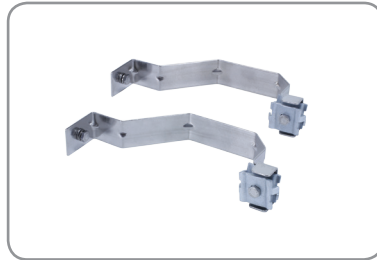

DESCRIPTION	AFL NO.
Cable Ground Kit (Clamp-On Type) 5 per Kit - Fits All Closures	FC001091

Bracket Kits for Aerial Closures

ORDERING INFORMATION

DESCRIPTION	AFL NO.
Adjustable Aerial Hanger Bracket Kit - For LG410, LG420, LG500, LG600, LG420-FTTx, LG500-FTTx, LG600-FTTx	911497-00-00
Extended Off-Set Aerial Hanger Kit - For LG410, LG420, LG500, LG600, LG420-FTTx, LG500-FTTx, LG600-FTTx	91990-00
SC 6-PACK Bracket for LG600	FM001294

Adjustable Aerial Hanger Bracket

Extended Off-Set Aerial Hanger

SC Bracket for L600

Bracket Kits for Sealed Closures

ORDERING INFORMATION

DESCRIPTION	AFL NO.
Univeresal Aerial Bracket - for LG150, LG250, LG350 , LG350-AC, LG350-SD	FC000006
Extended Off-Set Aerial Hanger Bracket Kit - for LG150, LG250, LG350 , LG350-AC, LG350-SD	FC000208
Quad OPGW Cable Retention Kit for LG-350	FC000592
Strand Mount Hanger Bracket for LG350XL	912215-00-00

Universal Aerial Bracket

Quad OPGW Cable Retention Kit for LG-350

Strand Mount Hanger Bracket
Used with the LG-350XL

OPGW Cable Retention Bracket

Used to secure and connect OPGW cable which helps prevent cable twisting and movement.