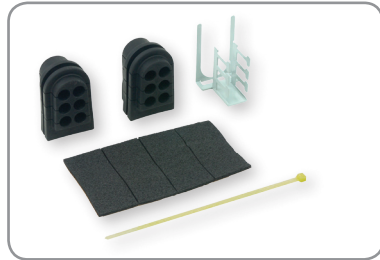

Grommet Kits for Sealed Closures

ORDERING INFORMATION

DESCRIPTION	AFL. NO.
3-Port Flat Drop Grommet Kit for LG150 / LG250	FC000655
Single Cable Replacement Grommets for LG150 / LG250	FC000704
Dual Express Grommet Kit for LG350 -- 0.26" - 0.44" OD cable	FC000337
Quad Express Grommet Kit for LG350 -- 0.24" - 0.38" OD cable	FC000421
Express Single Cable Grommet Replacement Akit for LG350 and LG350-AC	FC000726
Drop Single Cable Grommet Replacement Kit for LG350 And LG350-AC	FC000727

Grommet Kits for Aerial Closures

Multi-port Grommet Kit

ORDERING INFORMATION

DESCRIPTION	AFL. NO.
Dual-port Grommet Kit for LG-400 and LG-500 Diameter for large port is 0.38" - 0.65"; small port, 0.27" - 0.50"	911386-00-01
Dual Port Grommet Kit for LG600 : Sm: 0.40" to 0.60" / LG: 0.60" to 0.90"	911406-00-00
Small Multiport Grommet Kit for LG400 / LG500 OD up to 0.37"	FC000537
Large Multiport Grommet Kit for LG600 OD 0.227" - 0.475"	FC000352
Small Single Cable Grommet Replacement Kit 0.38" to 0.82" OD	911496-00-00
Large Single Cable Grommet Replacement Kit 0.44" to 1.00" OD	FC000623