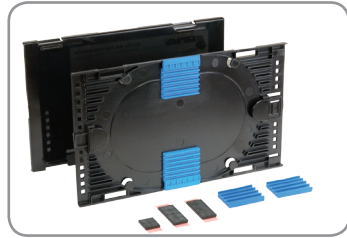

Splice Trays

ORDERING INFORMATION

LL1248

DESCRIPTION	AFL NO.
LL2425 - up to 32 SF splices - Fits in LG55, LG500-FTTx, LG420-FTTx, LG600-FTTx/32	FC000053
LL1248 - Universal Tray - 12 SF or 96 MF Splices - Fits in LG150 and LL500	911221-00-00
LL2450 - Up to 12 SF splices - Fits in LG150 and LL500	91957-00
LL4850 - (2) 4-position splice holders for up to 96 MF splices - Fits in LG150 and LL500	92958-00
LL2400 - 24 SF splices - Fits in LG250, LG350, LG410, LG500, LG600, LL400SX, LL400B	91710-06
LL2448 - Universal Tray - 24 SF, or 4 MF + 6 SF or 10 Mech Splices - Fits in same as LL2400	911289-00-02
LL2448-48S - High Density Tray for up to 48 Single Fusion splices – Fits in same as LG250, LG350, LG410, LG500, and LG600	FA000045
LL4848 - Ribbon Splice Tray for up to 144 ribbon splices - Fits in same as LL2400	911437-00-02
LL4896 - Universal Trays - Up to 96 SF, 288 Ribbon Splices, 60 Mech - Fits in LG350, LG350XL	911676-00-02
LL4896-R - Ribbon Splice Tray 288 MF Splices - Fits in LGF350, LG350XL	FA000022
LL4896-L - Up to 96 Single Fusion Splices - Fits in LGF350, LG350XL	FA000023
LL4808-R - Ribbon Tray for up to 144 MF Splices - Fits in LG350-AC, LG350-SD	FA000020
LL4808-L - Up to 36 Single Fusion Splices - Fits in LG350-AC, LG350-SD	FA000021
LL4808-L-R - Universal Tray - Up to 12 SF or 144 MF - Fits in LG350-AC, LG350-SD	FA000042
LL7060 - Up to 60 SF Splices - Fits in LG350	FA000042
LL7144 - Up to 288 MF Splices - Fits in LG350	FA000043
LL7644 - Universal Tray for up to 60 SF or 288 MF or in Combination - Fits in LG350	FA000044