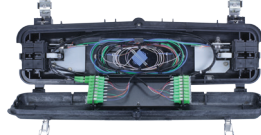

Aerial FTTx Weathertight Closures

MODEL NUMBER	LG-420-FTTx	LG-500-FTTx	LG-600-FTTx	LG-600-FTTx/32
AFL NO.	FC000099	FC000824	FC000291	FC000806
Application	Aerial	Aerial	Aerial	Aerial
Single Fusion	32	32	24	32
Mass Fusion	N/A	N/A	48	N/A
Cable Entry Ports	2 Express, 2 Drop	2 Express, 2 Drop	2 Express, 4 Drop	2 Express, 4 Drop
Max Cable Entries	2/12	2/12	2/24	2/24
Single Cable Diameter	0.30" - 0.82"	0.30" - 0.82"	0.44" - 1.00"	0.44" - 1.00"
Dual Cable	Y	Y	Y	Y
Dual Cable Diameters	Small port - 0.27" to 0.53" Large port - 0.375" to 0.70"	Small port - 0.27" to 0.53" Large port - 0.375" to 0.70"	Small port - 0.40" to 0.60" Large port - 0.70" to 0.90"	Small port - 0.40" to 0.60" Large port - 0.70" to 0.90"
Quad Cable Diameter	N/A	N/A	N/A	N/A
Multi Drop	0.200" - 0.365"	0.200" - 0.365"	0.227" - 0.475"	0.227" - 0.475"
Butt/In-line	Butt / In-Line	Butt / In-Line	Butt / In-Line	Butt / In-Line
Size	36.0" x 8.00" x 4.00"	27.00" x 8.00" x 4.00"	27.00" x 11.30" x 7.50"	27.00" x 11.30" x 7.50"
Weight	9.0 lbs	10.1 lbs.	22.2 lbs	22.2 lbs