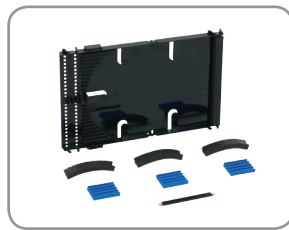

Splice Trays

ORDERING INFORMATION

LL2425

LL1248

LL2450

DESCRIPTION	AFL NO.
LL2425 - up to 32 SF splices - Fits in LG55, LG500-FTTx, LG420-FTTx, LG600-FTTx/32	FC000053
LL1248 - Universal Tray - 12 SF or 96 MF Splices - Fits in LG150 and LL500	911221-00-00
LL2450 - Up to 12 SF splices - Fits in LG150 and LL500	91957-00
LL4850 - (2) 4-position splice holders for up to 96 MF splices - Fits in LG150 and LL500	92958-00
LL2400 - 24 SF splices - Fits in LG250, LG350, LG410, LG500, LG600, LL400SX, LL400B	91710-06
LL2448 - Universal Tray - 24 SF, or 4 MF + 6 SF or 10 Mech Splices - Fits in same as LL2400	911289-00-02
LL2448-48S - High Density Tray for up to 48 Single Fusion splices – Fits in same as LG250, LG350, LG410, LG500, and LG600	FA000045
LL4848 - Ribbon Splice Tray for up to 144 ribbon splices - Fits in same as LL2400	911437-00-02
LL4896 - Universal Trays - Up to 96 SF, 288 Ribbon Splices, 60 Mech - Fits in LG350, LG350XL	911676-00-02
LL4896-R - Ribbon Splice Tray 288 MF Splices - Fits in LGF350, LG350XL	FA000022
LL4896-L - Up to 96 Single Fusion Splices - Fits in LGF350, LG350XL	FA000023
LL4808-R - Ribbon Tray for up to 144 MF Splices - Fits in LG350-AC, LG350-SD	FA000020
LL4808-L - Up to 36 Single Fusion Splices - Fits in LG350-AC, LG350-SD	FA000021
LL4808-L-R - Universal Tray - Up to 12 SF or 144 MF - Fits in LG350-AC, LG350-SD	FA000042
LL7060 - Up to 60 SF Splices - Fits in LG350	FA000042
LL7144 - Up to 288 MF Splices - Fits in LG350	FA000043
LL7644 - Universal Tray for up to 60 SF or 288 MF or in Combination - Fits in LG350	FA000044

LL4850

LL2400

LL2448

LL2448-48S

LL4848

LL4896

LL4896-L

LL4896-R

LL4808-R

LL4808L

LL4808-L-R

LL7060

LL7144

LL7644

Grounding Kit

ORDERING INFORMATION