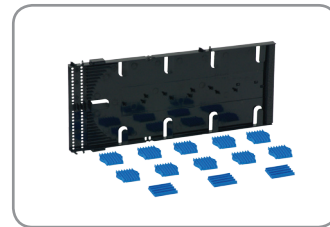

LL4808-R

LL4808L

LL4808-L-R

LL7060

LL7144

LL7644

Grounding Kit

ORDERING INFORMATION

DESCRIPTION	AFL NO.
Cable Ground Kit (Clamp-On Type) 5 per Kit - Fits All Closures	FC001091

Bracket Kits for Aerial Closures

ORDERING INFORMATION

DESCRIPTION	AFL NO.
Adjustable Aerial Hanger Bracket Kit - For LG410, LG420, LG500, LG600, LG420-FTTx, LG500-FTTx, LG600-FTTx	911497-00-00
Extended Off-Set Aerial Hanger Kit - For LG410, LG420, LG500, LG600, LG420-FTTx, LG500-FTTx, LG600-FTTx	91990-00
SC 6-PACK Bracket for LG600	FM001294