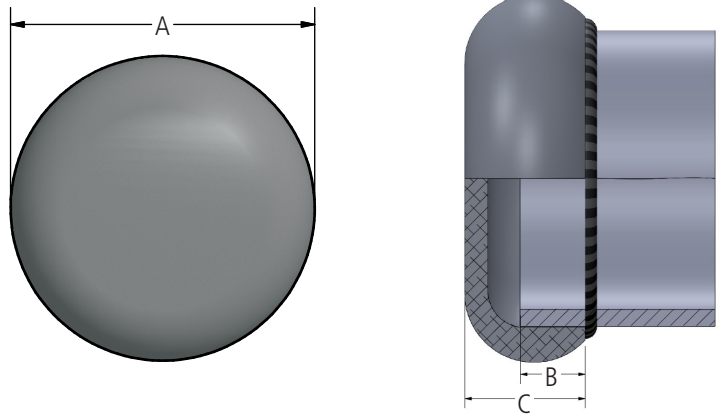

DOSSERT®

TYPE WCX-AA

Aluminum Welded, External Fit End Plug

External fit end plug for aluminum pipe or tube. End bell is inserted onto pipe and field welded. Good for both Schedule 40 and 80 sizes.

Material

Aluminum Alloy

Ordering Information

CATALOG NUMBER	SPS	DIMENSIONS IN INCHES		
		A	B	C
WCX75-AA	3/4	1 1/2	7/16	5/8
WCX100-AA	1	1 7/8	7/16	5/8
WCX125-AA	1 1/4	2 1/4	1/2	3/4
WCX150-AA	1 1/2	2 11/32	3/8	25/32
WCX200-AA	2	3	15/32	7/8
WCX250-AA	2 1/2	3 23/32	19/32	1 1/8
WCX300-AA	3	4 3/8	25/32	1 1/2
WCX350-AA	3 1/2	4 31/32	13/16	1 5/8
WCX400-AA	4	5 5/8	29/32	1 7/8
WCX500-AA	5	6 23/32	1 1/8	2 7/32
WCX600-AA	6	7 7/8	1 11/32	2 7/16