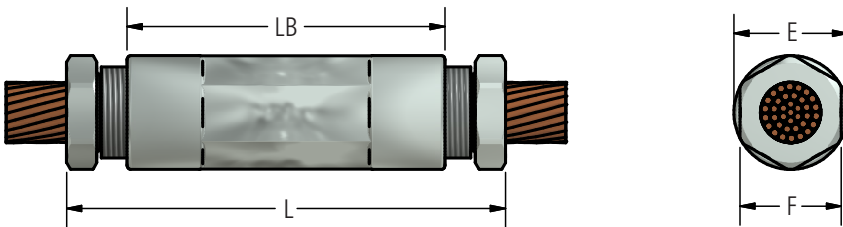

DOSSERT®

Type STC Cable Coupler

A straight line coupler for joining two cables on end. The symmetry and compact design render the connector easy to tape. A high mechanical advantage insures a sound mechanical and electrical connection for trouble free operation.

Ordering Information

CATALOG NUMBER	CABLE SIZE	CABLE DIAMETER	DIMENSIONS IN INCHES			
			E	F	L	LB
STC2	6 STR	0.184	9/16	7/16	2 5/16	1 1/2
STC4	4 STR	0.232	5/8	1/2	2 5/16	1 1/2
STC6	2 STR	0.292	11/16	9/16	2 3/4	1 7/8
STC8	1 STR	0.332	13/16	5/8	3	2
STC10	1/0 STR	0.372	15/16	3/4	3 3/8	2 1/8
STC13	2/0 STR	0.419	1	13/16	3 1/2	2 1/4
STC17	3/0 STR	0.47	1	13/16	3 3/4	2 1/2
STC21	4/0 STR	0.528	1 1/8	7/8	3 13/16	2 5/8
STC25	250 MCM	0.575	1 3/16	15/16	4	2 3/4
STC30	300 MCM	0.63	1 1/4	1	4 3/8	3
STC35	350 MCM	0.681	1 3/8	1 1/8	5 1/8	3 3/4
STC40	400 MCM	0.728	1 3/8	1 1/8	5 3/16	3 13/16
STC50	500 MCM	0.813	1 1/2	1 1/4	5 1/4	3 7/8
STC60	600 MCM	0.893	1 9/16	1 5/16	5 3/4	4
STC70	700 MCM	0.964	1 3/4	1 7/16	6	4 1/4
STC75	750 MCM	0.998	1 13/16	1 1/2	6 1/2	4 5/8
STC80	800 MCM	1.031	1 13/16	1 1/2	6 5/8	4 3/4
STC90	900 MCM	1.094	1 15/16	1 5/8	6 3/4	4 7/8
STC100	1000 MCM	1.152	1 13/16	1 5/8	7 1/4	5 3/16
STC125	1250 MCM	1.289	2 1/4	2	8	5 5/8
STC150	1500 MCM	1.412	2 3/8	2 1/8	8 3/4	6 1/8
STC175	1750 MCM	1.526	2 1/2	2 1/4	9 1/4	6 1/2
STC200	2000 MCM	1.632	2 5/8	2 3/8	10	7