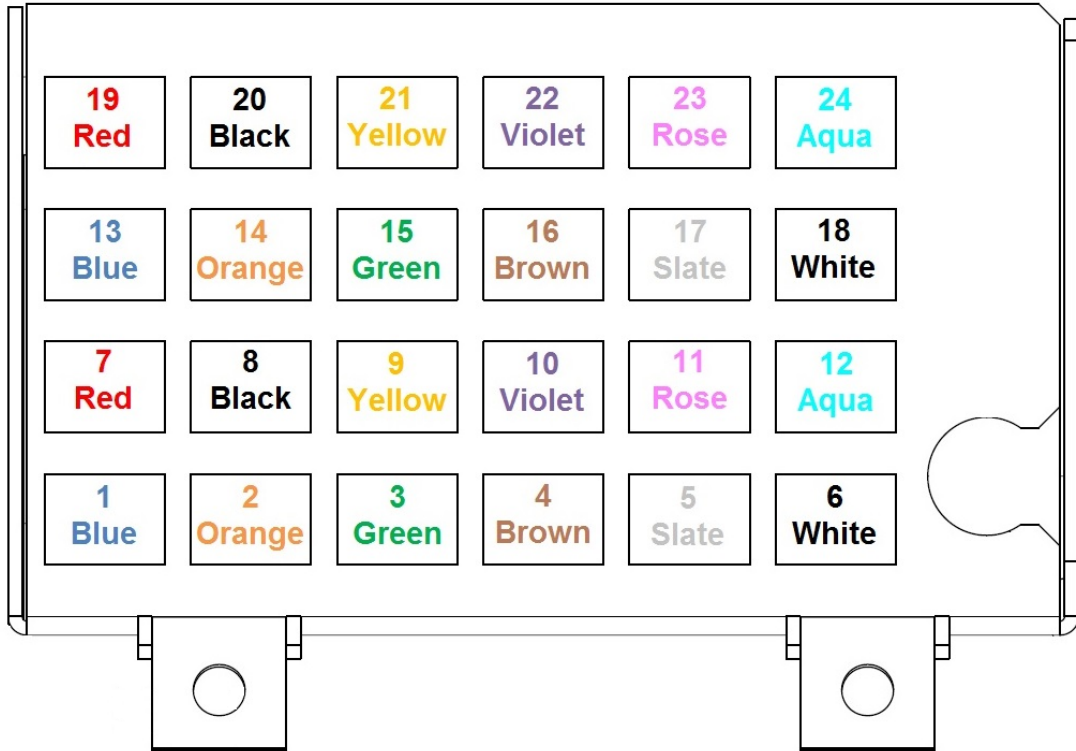

IDEAA Exterior Distribution Cabinet

288F/432F Input Label Diagram

Issue Date: 24 April 2015

Input Fiber Feed Port ID# _____

19	20	21	22	23	24
13	14	15	16	17	18
7	8	9	10	11	12
1	2	3	4	5	6