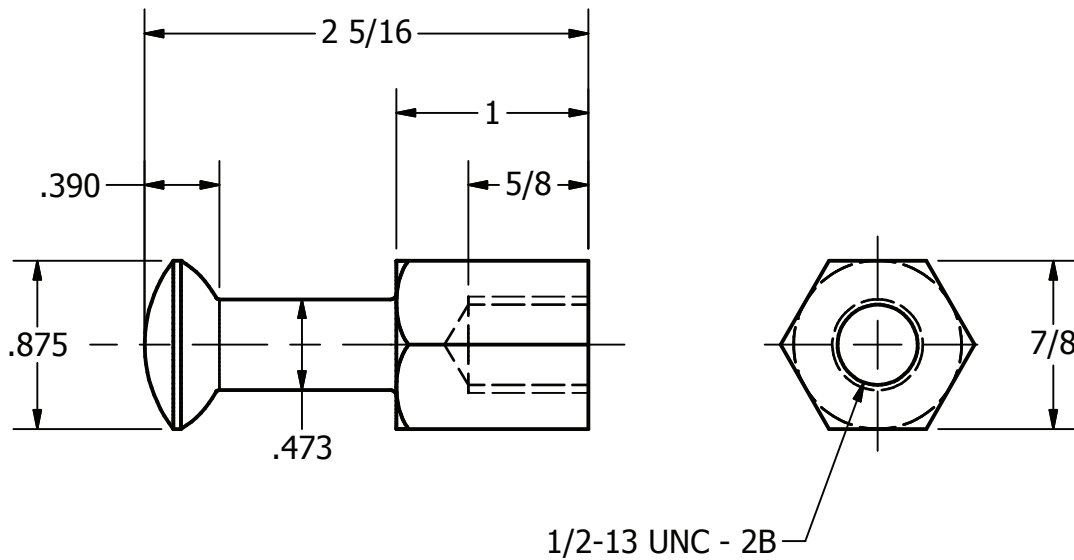

MATERIAL
COMMERCIAL BRONZE #314

LOCATION					CONTRACT NO		CUST / CONTR	
REVISIONS								
REV	DESCRIPTION	DATE	BY	APR	TRUNION, SUSPENSION, END			
					HA44-CR-END			
DRN BY: BH DRN DATE: 10-15-09 CHK BY: CHK DATE:					REV	0		1 OF 1