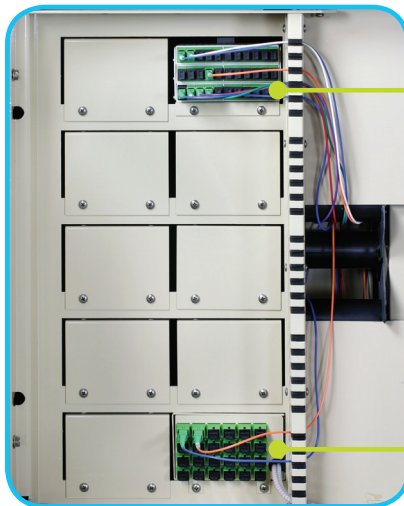

The IDEAA Exterior Distribution Cabinet (EDC) provides a convenient modular approach to centralized fiber distribution. With a capacity for up to 432 fibers, the EDC can accommodate the needs of any PON, Point-to-Point, or WDM-based architecture.

Features & Attributes

- Pad or pole mountable
- Up to 432 fiber configurations available
- Modular distribution platform allows for incremental deployment costs and immediate cost savings
- Small size is unobtrusive in residential deployments
- Easy to manage distribution field allows for enhanced fiber access
- Dual-door entry allows easy access to distribution and fiber management fields
- Expandable feeder cables allow for point-to-point distribution (cross-connect)
- Color-coded and numerically-labeled fibers
- Convenient VFL fiber identification abilities

Applications

- **Point-to-Multipoint**
 - APON
 - BPON
 - EPON
 - GPON
 - RFoG
 - WDM-PON
- **Point-to-Point**
 - Cross-Connect
- **WDM**
 - CWDM
 - DWDM

The IDEAA® cabinet has two functional sides

Input or Feeder Side