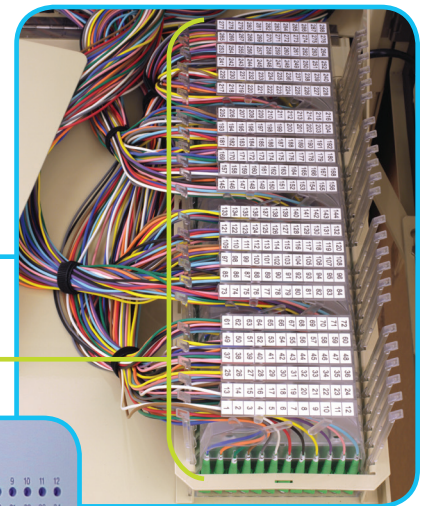

The IDEAA Exterior Distribution Cabinet (EDC) provides a convenient modular approach to centralized fiber distribution. With a capacity for up to 432 fibers, the EDC can accommodate the needs of any PON, Point-to-Point, or WDM-based architecture.

Applications

- **Point-to-Multipoint**
 - APON
 - BPON
 - EPON
 - GPON
 - RFoG
 - WDM-PON
- **Point-to-Point**
 - Cross-Connect
- **WDM**
 - CWDM
 - DWDM

The IDEAA® cabinet has two functional sides

Input or Feeder Side

IDEAA Module

Input Field

Output or Distribution Side

Output Field

Easily identify distribution fiber with VFL.

Ordering Information

DESCRIPTION	AFL NO.
PAD MOUNT WITH SKIRT AND 100 FOOT TAILS	
IDEAA Exterior Distribution Cabinet - 72 Pad, 1 x 144 Fiber (72 Fibers Terminated) Distribution Cable (Loose Tube), 1 x 24 Fiber Input Cable (Loose Tube)	EA000307
IDEAA Exterior Distribution Cabinet - 144 Pad, 1 x 144 Fiber Distribution Cable (Loose Tube), 1 x 24 Fiber Input Cable (Loose Tube)	EA000304
IDEAA Exterior Distribution Cabinet - 216 Pad, 1 x 216 Fiber Distribution Cable (Loose Tube), 1 x 24 Fiber Input Cable (Loose Tube)	EA000305
IDEAA Exterior Distribution Cabinet - 288 Pad, 1 x 288 Fiber Distribution Cable (Loose Tube), 1 x 24 Fiber Input Cable (Loose Tube)	EA000301
IDEAA Exterior Distribution Cabinet - 432 Pad, 2 x 216 Fiber Distribution Cable (Loose Tube), 1 x 24 Fiber Input Cable (Loose Tube)	EA000321
IDEAA Exterior Distribution Cabinet - 864 Pad, 2 x 432 Fiber Distribution Cable (Ribbon), 2 x 72 Fiber Input Cable (Ribbon)	EA000590