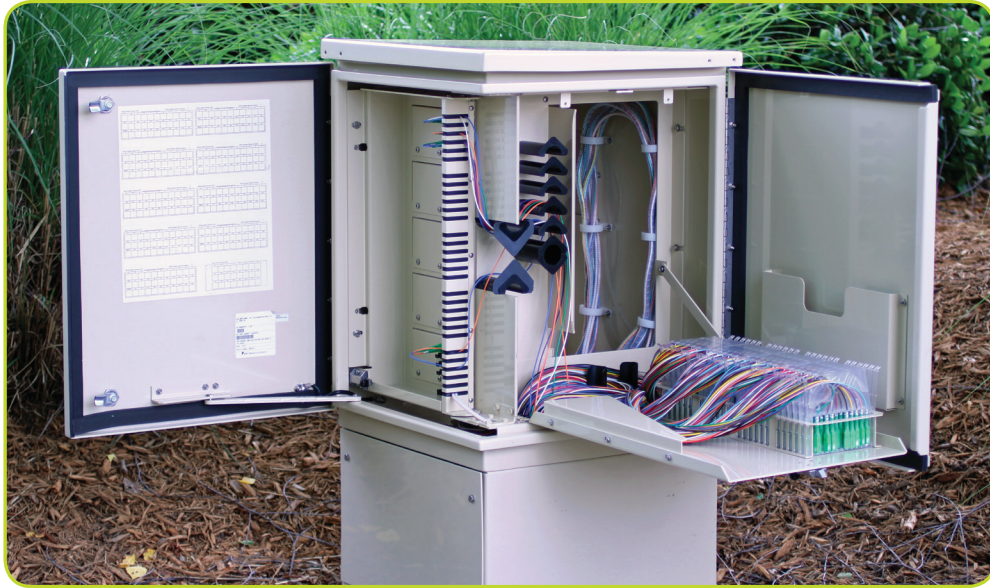

The IDEAA Exterior Distribution Cabinet (EDC) provides a convenient modular approach to centralized fiber distribution. With a capacity for up to 432 fibers, the EDC can accommodate the needs of any PON, Point-to-Point, or WDM-based architecture.

Features & Attributes

- Pad or pole mountable
- Up to 432 fiber configurations available
- Modular distribution platform allows for incremental deployment costs and immediate cost savings
- Small size is unobtrusive in residential deployments
- Easy to manage distribution field allows for enhanced fiber access
- Dual-door entry allows easy access to distribution and fiber management fields
- Expandable feeder cables allow for point-to-point distribution (cross-connect)
- Color-coded and numerically-labeled fibers
- Convenient VFL fiber identification abilities

Applications

- **Point-to-Multipoint**
 - APON
 - BPON
 - EPON
 - GPON
 - RFoG
 - WDM-PON
- **Point-to-Point**
 - Cross-Connect
- **WDM**
 - CWDM
 - DWDM

The IDEAA® cabinet has two functional sides

Input or Feeder Side